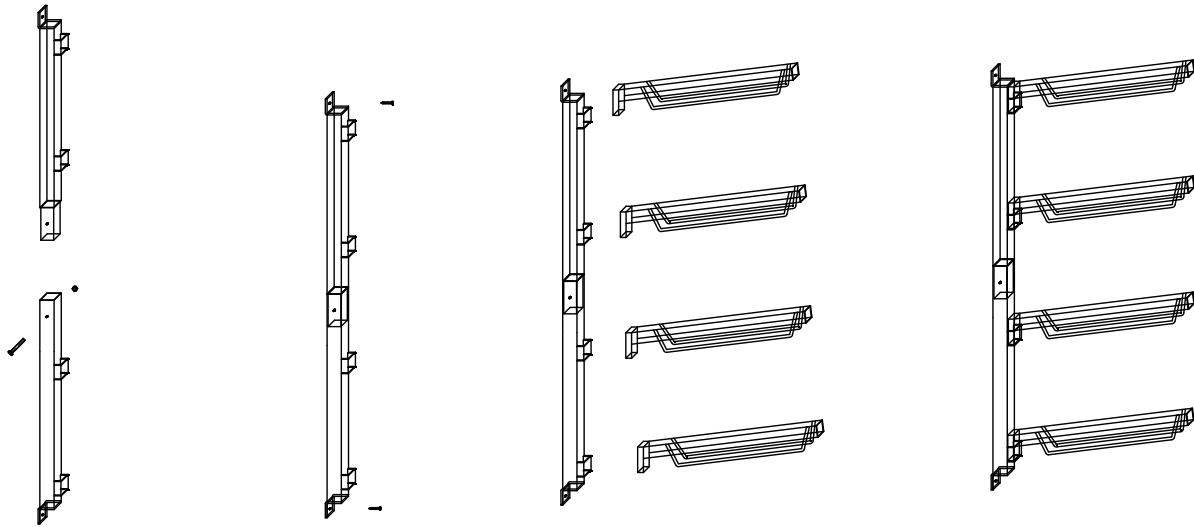

#42176 4-Tier Saddle Rack