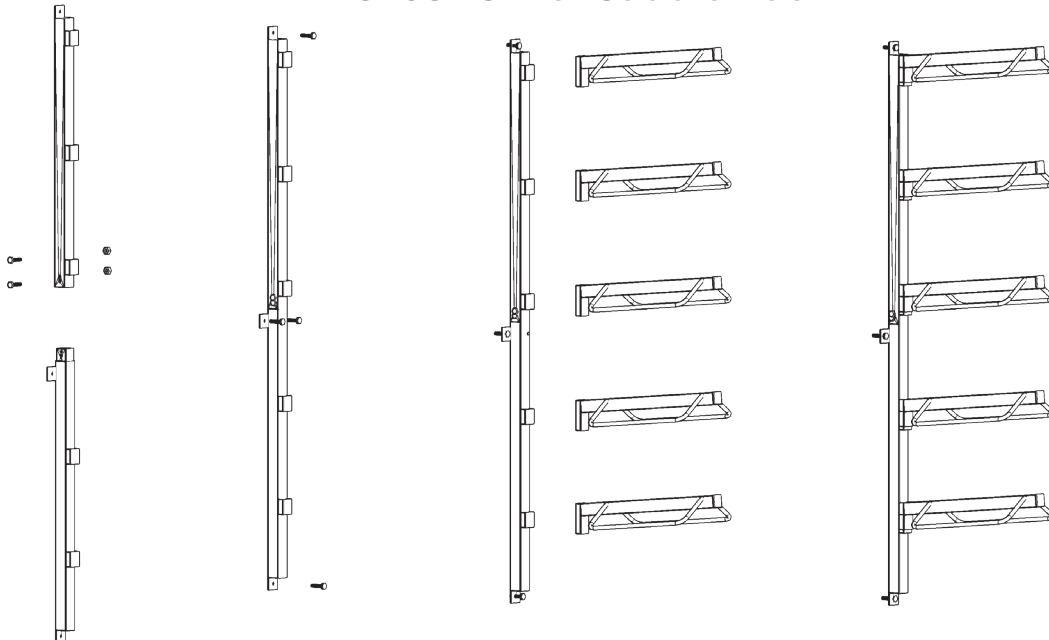

#45268 5-Tier Saddle Rack

Schneider Saddlery

8255 E. Washington Street | Chagrin Falls, OH 44023

SSTACK.COM